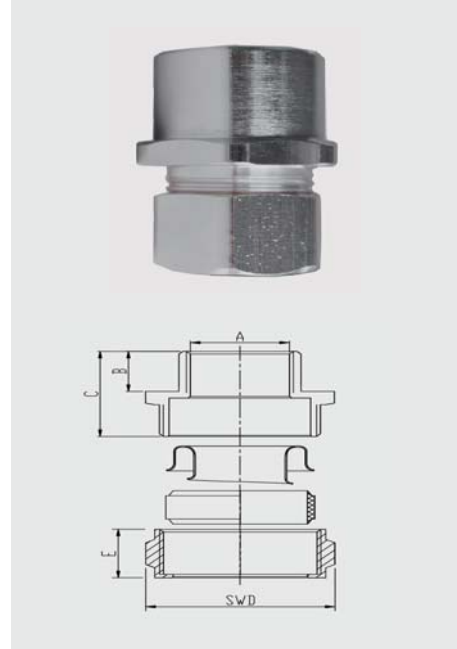

## Brass internal thread Straight fitting

Material: Nickel-plated brass

Temperature range: -40°C ~ +125°C

Protection Degree: IP68

Fitting conduits: SC, SPC, SPLC, SBC, SSC, SPUL, RPC, SSPC

### METRIC THREAD

Fits to conduit size	Part no.	A Thread	B	C	D	E	Packing (pcs)
5/16"	SPC12-M16-FM	M16X1.5	8.0	20.0	12.0	22.0	50
3/8"	SPC16-M16-FM	M16X1.5	9.0	21.0	26.0	13.0	50
3/8"	SPC16-M20-FM	M20X1.5	9.0	20.5	26.0	13.5	50
1/2"	SPC20-M20-FM	M20X1.5	12.0	25.0	28.0	13.0	50
3/4"	SPC25-M25-FM	M25X1.5	12.0	25.5	35.0	14.5	50
1"	SPC32-M32-FM	M32X1.5	14.0	28.5	42.0	16.0	50
1 1/4"	SPC40-M40-FM	M40X1.5	14.0	29.5	50.0	17.0	25

### PG THREAD

Fits to conduit size	Part no.	A Thread	B	C	D	E	Packing (pcs)
3/8"	SPC16-PG11-FM	PG11	9.0	20.5	26.0	13.5	50
3/8"	SPC16-PG13.5-FM	PG13.5	9.0	21.0	26.0	13.0	50
1/2"	SPC20-PG16-FM	PG16	11.0	22.5	28.5	13.0	50
3/4"	SPC25-PG21-FM	PG21	12.0	25.5	35.0	14.5	50
1"	SPC32-PG29-FM	PG29	14.0	30.5	45.0	16.0	50
1 1/4"	SPC40-PG36-FM	PG36	16.0	39.0	59.0	19.0	25