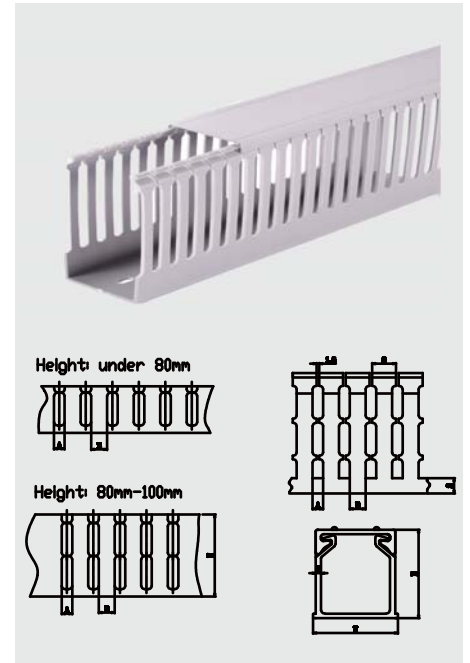

65/66

Halogen free & Low smoke duct

H (mm)	W (mm)	WDLK Series(A-Bmm)			WDLX Series(A-Bmm)		Packing (m/box)
		Part no.	6-8	8-12	10-12	Part no.	
30	20				WDLX3020	•	100
	25				WDLX3025	•	100
	35				WDLX3035	•	100
35	35				WDLX3535	•	100
40	25	WDLK4025	•		WDLX4025	•	100
	40	WDLK4040	•		WDLX4040	•	80
	60	WDLK4060	•		WDLX4060	•	64
50	25	WDLK5025	•		WDLX5025	•	100
	35	WDLK5035	•		WDLX5035	•	100
	*45	WDLK5045	•		WDLX5045	•	80
	50	WDLK5050	•		WDLX5050	•	80
	60	WDLK5060	•		WDLX5060	•	64
60	80	WDLK5080	•		WDLX5080	•	48
	25	WDLK6025	•		WDLX6025	•	80
	40	WDLK6040	•		WDLX6040	•	64
	60	WDLK6060	•		WDLX6060	•	48
65	80	WDLK6080	•		WDLX6080	•	36
	33	WDLK6533	•		WDLX6533	•	80
	45	WDLK6545	•		WDLX6545	•	80
80	65	WDLK6565	•		WDLX6565	•	48
	25	WDLK8025		•	WDLX8025	•	60
	35	WDLK8035		•	WDLX8035	•	60
	40	WDLK8040		•	WDLX8040	•	48
	45	WDLK8045		•	WDLX8045	•	48
	50	WDLK8050		•	WDLX8050	•	48
	60	WDLK8060		•	WDLX8060	•	36
	80	WDLK8080		•	WDLX8080	•	36
100	100	WDLK80100		•	WDLX80100	•	24
	120	WDLK80120		•	WDLX80120	•	24
	35	WDLK10035		•	WDLX10035	•	48
	40	WDLK10040		•	WDLX10040	•	48
	50	WDLK10050		•	WDLX10050	•	48
	60	WDLK10060		•	WDLX10060	•	36
120	80	WDLK10080		•	WDLX10080	•	24
	100	WDLK100100		•	WDLX100100	•	24
	120	WDLK100120		•	WDLX100120	•	24

Material: PC+ABS, halogen free, low smoke, RoHS compliant. Insulating material, electrical safety, fire safety.

Colour: Grey

Temperature range: -40°C~+90°C
Flam-retardant: UL94-V0

Properties: Consist of base and cover, easy and firm snap-on assembly, smooth joining for a better finish. With aligned slot, smooth corners and edges will not damage or disfigure wires. All sides and versatile mounting holes, easy to install and disassembly. Special mark line design on the cover can allow a quick tag of relevant components.