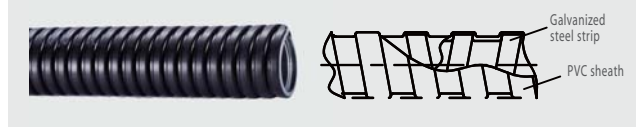

51/52

RPC Liquid-tight economical metal conduits

Material: Galvanized steel strip(square locked), PVC sheath
 Temperature range: -25°C~+80°C,short-term to 100°C
 Properties: High flexibility, excellent bend ability, smooth inside structure makes it easy to go thread. Highly waterproof, insulated, chemical resistance. PVC sheath, adding in composition of fire resistance property, uv-resistant, aging resistance.

Colour: Black/Grey
 Protection Degree: IP65
 Applications: Railway, vehicle, traffic system project, air-condition. Various machine tool and machines. Automatic control equipment, electric power plants. Petroleum, chemical industry, transmission and distribution system, communication system, base station span. Cable protection in ships, buildings and plants.

SSPC Liquid-tight metal conduits

Material: Stainless steel(square locked), PVC sheath
 Temperature range: -25°C~+80°C, short-term to 100°C
 Properties: High flexibility, excellent bend ability. High waterproof, insulated, chemical resistance. PVC sheath, fire resistance, uv-resistant, aging resistance.

Colour: Black / Grey
 Protection Degree: IP65
 Applications: Petrochemical and refining industry, infrastructure, construction, critical power, nuclear energy, metallurgy and etc. which required cable wire protection.